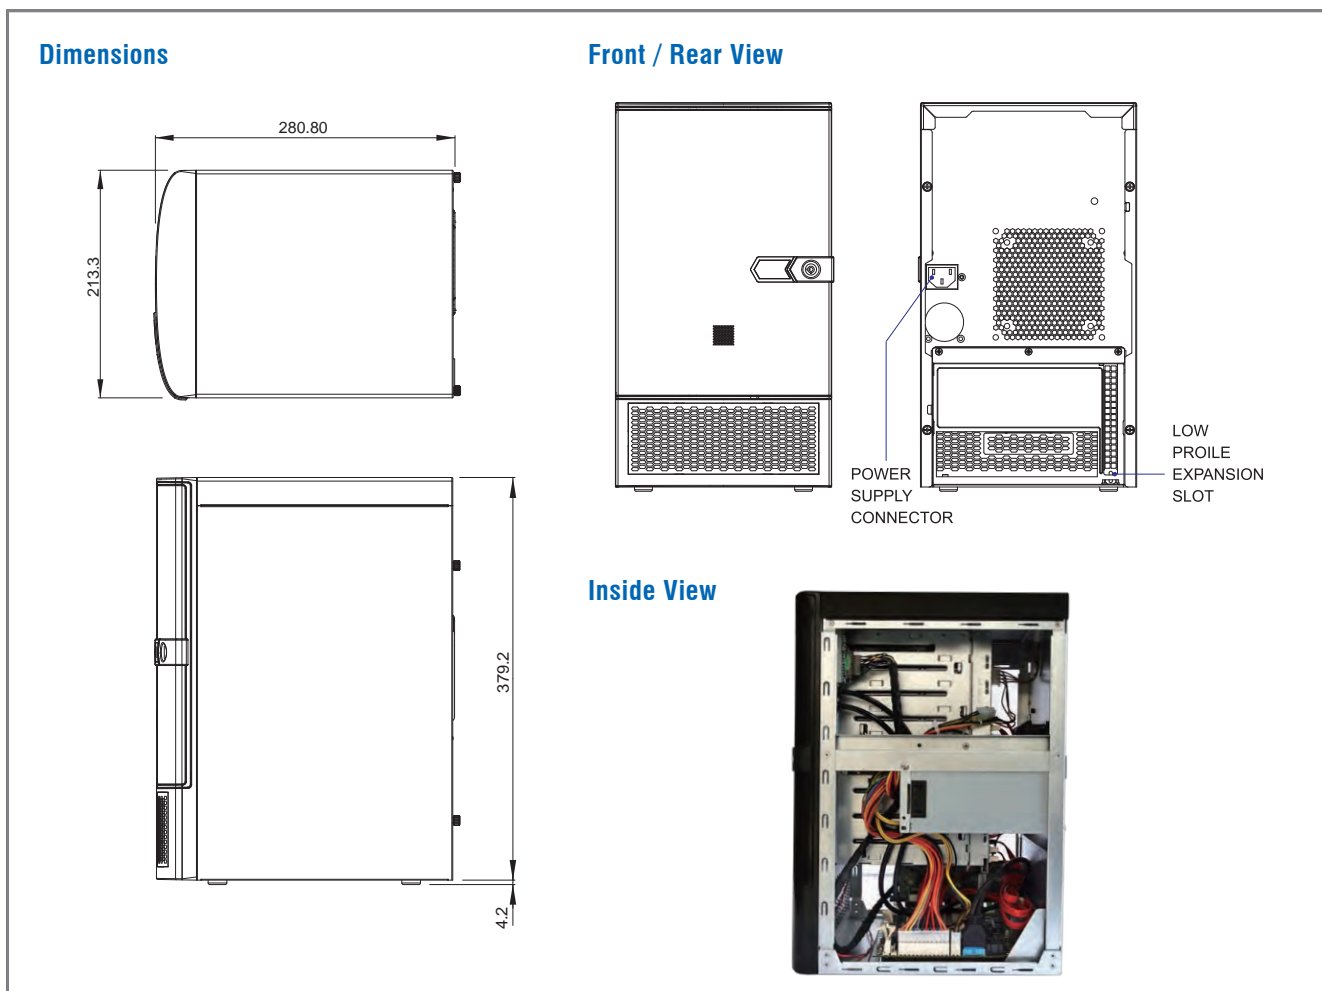

CS-T80

Mid-Tower Chassis

Features

- Elegant and solid designed enclosure
- Eight 3.5" swappable HDD bays & two internal 2.5" bays
- Advanced thermal design
- Silent and quiet cooling fan
- Add-on card slot supported for expandability
- For Workstation, NAS, Entry-Level server, NVR

Specifications

M/B Form Factor	Mini-ITX
Dimension (W x D x H)	213.3mm x 280.8mm x 379.2mm (8.40" x 11.06" x 14.93")
Color	Black
Processor Support	TDP<95W
Drive Bay	8 x 3.5" swappable HDD bay 2 x 2.5" internal HDD bays
Peripheral Bay	1 x Slim ODD bay
Backplane	SAS/SATA to SATA 6Gb/s backplane
Expansion Slot	1 x Full Height / half-length
System Cooling	1 x 120mm PWM fan / 2 x 60mm PWM fan
Front I/O	2 x USB 2.0 (or 2 x USB 3.0)
Button	1 x Power button 1 x Reset button
LED	1 x Power LED 1 x HDD activity LED 2 x Network LED 1 x System overheat LED
Security	Intrusion switch, front door key lock, Kensington lock
Power Supply	400W / 250W 80PLUS Flex-ATX power supply
Environment	Operating Temperature : 0° ~ 40°C (32° ~ 104°F) Storage Temperature : -40° ~ 70°C (-40° ~ 158°F) Operating Humidity : 5% ~ 90%RH (non-condensing) Storage Humidity : 5% ~ 95% RH (non-condensing)

Order Information

SKU	Description	HDD Tray	Backplane	Front I/O	Device Bays	Power Supply
CS-T80-01	Mini-Tower Chassis	8 x 3.5" swappable 2 x 2.5" internal	1 x SAS/SATA to SATA 6Gb/s	2 x USB 2.0	1 x Slim ODD	400W Flex-ATX power supply
CS-T80-02	Mini-Tower Chassis	8 x 3.5" swappable 2 x 2.5" internal	1 x SAS/SATA to SATA 6Gb/s	2 x USB 3.0	1 x Slim ODD	400W Flex-ATX power supply
CS-T80-03	Mini-Tower Chassis	8 x 3.5" swappable 2 x 2.5" internal	1 x SAS/SATA to SATA 6Gb/s	2 x USB 2.0	1 x Slim ODD	250W Flex-ATX power supply
CS-T80-04	Mini-Tower Chassis	8 x 3.5" swappable 2 x 2.5" internal	1 x SAS/SATA to SATA 6Gb/s	2 x USB 2.0	1 x Slim ODD	NA